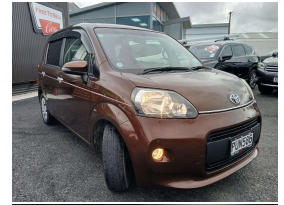

2013 Toyota Porte 1500

VEHICLE INFORMATION

Cash Price

Includes GST,
Registration &
Licensing

\$8,995

Finance this vehicle
from only

\$40.28

per week*

Total Amount Payable

\$12,273.09

Body

4 door, Hatchback

Odometer

95,668 km

Engine

1496 cc, Internal Combustion

Fuel Type

Petrol

Transmission

Automatic, Front Wheel Drive

Wheels

Hubcap

VIN

7AT0H64WX23051761

Reg No.

PUN586

Ext Colour

Brown

History

Ex-Overseas, 2 owners

Seats

5 seats, Deluxe cloth