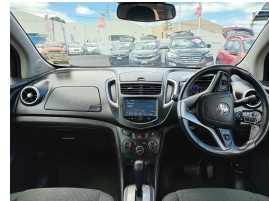

2016 Holden Trax LS 1.8P/6AT/SW/4DR/5

VEHICLE INFORMATION

Cash Price

Includes GST,
Registration &
Licensing

$8,995

Finance this vehicle
from only

$46.59

per week*

Total Amount Payable

$13,912.78