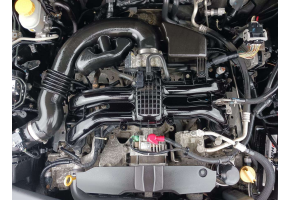

2012 Subaru Legacy 2.5 AWD Auto

VEHICLE INFORMATION

Cash Price

Includes GST,
Registration &
Licensing

$7,495

Finance this vehicle
from only

$40.01

per week*

Total Amount Payable

$11,901.79