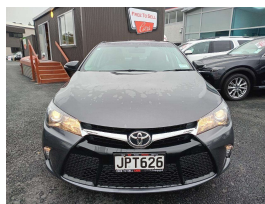

2016 Toyota CAMRY ATARA 2.5P/6AT/SL/4D

VEHICLE INFORMATION

Cash Price

Includes GST,
Registration &
Licensing

\$16,995

Finance this vehicle
from only

\$81.69

per week*

Total Amount Payable

\$24,638.04

Body

4 door, Sedan

Odometer

66,213 km

Engine

2494 cc, Internal Combustion

Fuel Type

Petrol

Transmission

Automatic, Front Wheel Drive

Wheels

Factory Alloys

VIN

6T1BF3FK80X067633

Reg No.

JPT626

Ext Colour

Grey

History

NZ New, 2 owners

Seats

5 seats, Deluxe cloth