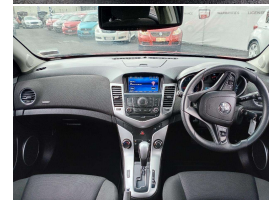

2015 Holden Cruze EQUIPE 1.8P/6AT/HA/5

VEHICLE INFORMATION

Cash Price

Includes GST,
Registration &
Licensing

$11,995

Finance this vehicle
from only

$59.75

per week*

Total Amount Payable

$17,934.75