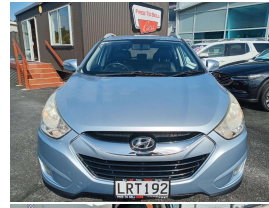

2010 Hyundai IX35 2.0R CRDI ELITE A6

VEHICLE INFORMATION

Cash Price

Includes GST,
Registration &
Licensing

\$8,995

Finance this vehicle
from only

\$46.59

per week*

Total Amount Payable

\$13,912.78

Body

5 door, RV/SUV

Odometer

228,577 km

Engine

1995 cc, Internal Combustion

Reg No.

LRT192

Ext Colour

Blue

History

NZ New, 7 owners

Seats

5 seats, Leather