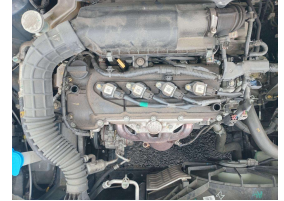

2020 Suzuki Baleno GLX Manual NZ New

VEHICLE INFORMATION

Cash Price

Includes GST,
Registration &
Licensing

$14,995

Finance this vehicle
from only

$72.91

per week*

Total Amount Payable

$21,956.72