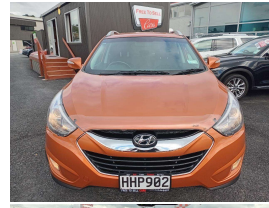

2014 Hyundai IX35 GDI2.0ELITE6A 2.0P6A

VEHICLE INFORMATION

Cash Price

Includes GST,
Registration &
Licensing

\$16,995

Finance this vehicle
from only

\$81.69

per week*

Total Amount Payable

\$24,638.04

Body

5 door, Station Wagon

Odometer

85,159 km

Engine

1998 cc, Internal Combustion

Fuel Type

Petrol

Transmission

Automatic, Front Wheel Drive

Wheels

Factory Alloys

VIN

KMHJU81FMEU853134

Reg No.

HHP902

Ext Colour

ORANGE

History

NZ New, 1 owner

Seats

5 seats, Leather