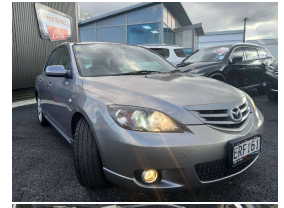

2005 Mazda AXELA 2.0L 5D 5AUTO

VEHICLE INFORMATION

Cash Price

Includes GST,
Registration &
Licensing

\$6,995

Finance this vehicle
from only

\$31.51

per week*

Total Amount Payable

\$9,591.77

Body

5 door, Hatchback

Odometer

178,237 km

Engine

2260 cc, Internal Combustion

Fuel Type

Petrol

Transmission

Automatic, Front Wheel Drive

Wheels

Factory Alloys

VIN

7A8C13J0708201754

Reg No.

ERF161

Ext Colour

Grey

History

Ex-Overseas, 5 owners

Seats

5 seats, Deluxe cloth