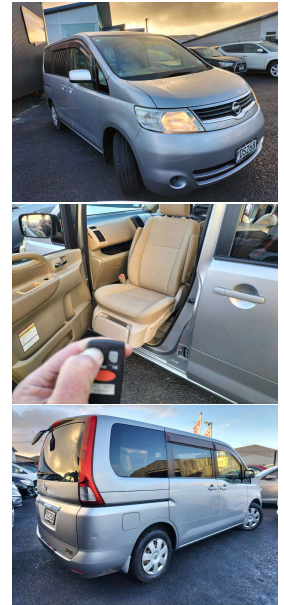

2006 Nissan SERENA W/- Front Passenger

VEHICLE INFORMATION

Cash Price

Includes GST,
Registration &
Licensing

\$9,995

Finance this vehicle
from only

\$44.67

per week*

Total Amount Payable

\$13,613.74

Body

5 door, Van

Odometer

127,512 km

Engine

1990 cc

Fuel Type

Petrol

Transmission

Automatic, Front Wheel Drive

Wheels

Hubcap

VIN

7AT0DH3FX18130537