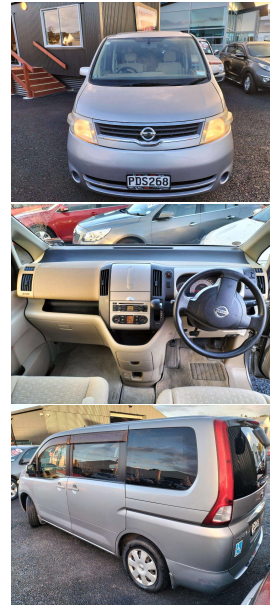

2006 Nissan SERENA W/- Front Passenger

VEHICLE INFORMATION

Cash Price

Includes GST,
Registration &
Licensing

\$9,995

Finance this vehicle
from only

\$44.67

per week*

Total Amount Payable

\$13,613.74

Body

5 door, Van

Odometer

127,512 km

Engine

1990 cc

Fuel Type

Petrol

Transmission

Automatic, Front Wheel Drive

Wheels

Hubcap

VIN

7AT0DH3FX18130537

Reg No.

PDS268

Ext Colour

Silver

History

Ex-Overseas, 3 owners

Seats

4 seats, Deluxe cloth